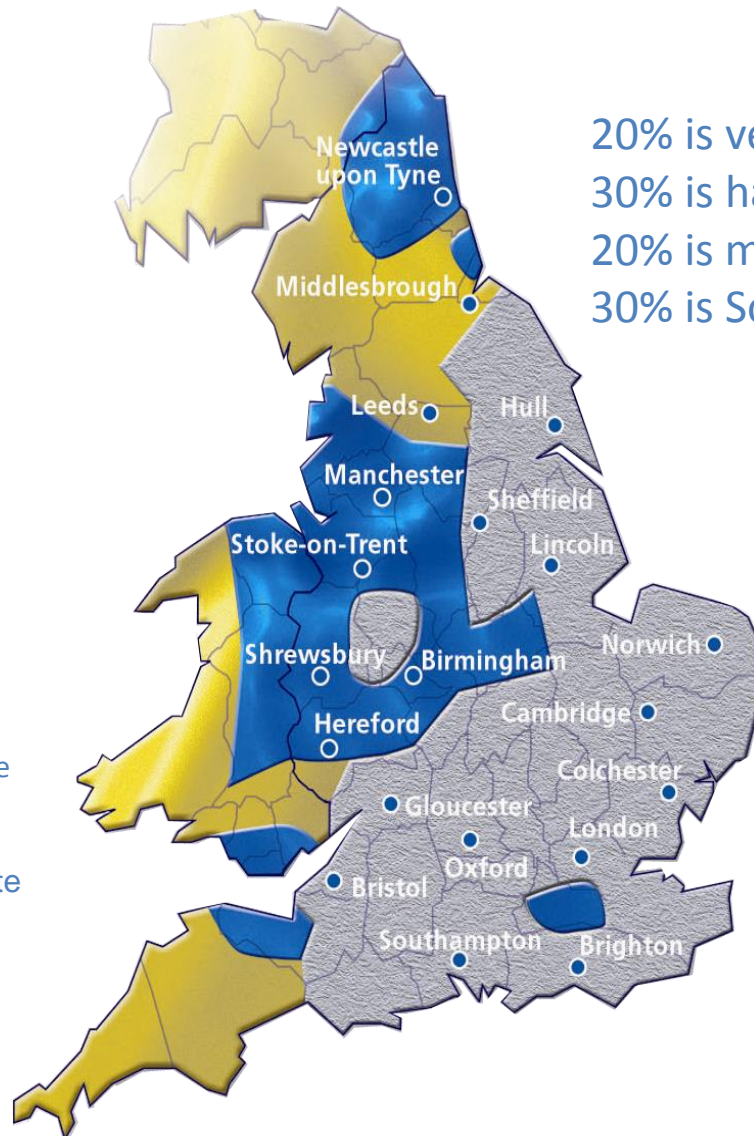

BWT UK

Benefits of a Water Softener

2016

For You and Planet Blue.

The Opportunity

For You and Planet Blue.

20% is very hard water
30% is hard water
20% is moderately hard water
30% is Soft water

-  Soft to Moderately Soft:
0 – 100 ppm* as calcium carbonate
-  Medium to Moderately hard:
100 – 200 ppm* as calcium carbonate
-  Hard to very hard:
Above 200 ppm* as calcium carbonate